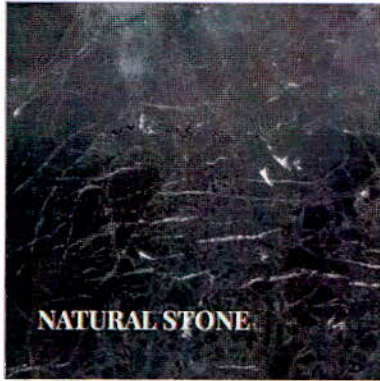

COSMOS™ SURFACES

Search

Home Products ▾ About Us ▾ Locations Trade Professionals ▾ Resources ▾ Inspiration ▾ Blog Join Us Contact Us

PRODUCT OF THE WEEK

Obsidian Black

Obsidian Black quartz is a stunning material that can transform any space with its elegance and durability. It is a type of engineered stone that consists of natural quartz crystals that creates a sleek and luxurious appearance. Obsidian Black quartz has a deep black color that embellishes uniqueness and charisma to your countertop, creating dramatic and sophisticated look for any space.

View Product

50835

TRENDING PRODUCTS

Carnation

Azalea

Gardenia

Azul oro

Calacatta Brook

All Trending Products

OUR PRODUCTS

50835

<https://cosmosurfaces.com/product-category/natural-stone/>

Categories: Natural stone

White Luce

Ambergris

Infinity White