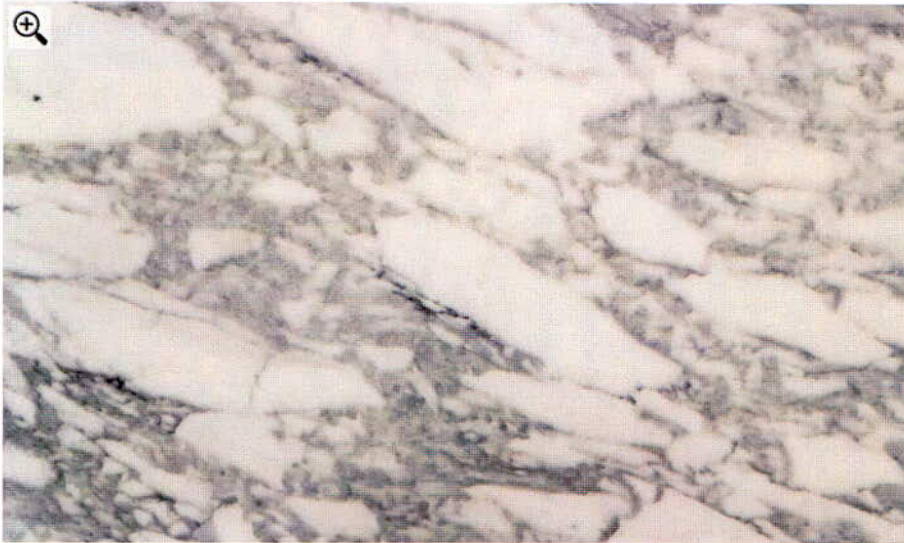

<https://cosmosurfaces.com/product/natural-stone/marble/calacatta-belgia/>

NATURAL STONE
MARBLE

Calacatta Belgia

PRODUCT DETAILS

Category
MARBLE

Origin
ITALY

Thickness
3CM

Finish
POLISHED