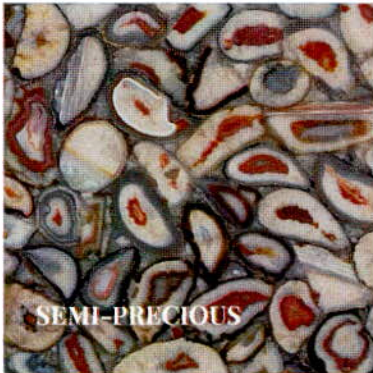

50835

TRENDING PRODUCTS

All Trending Products

OUR PRODUCTS