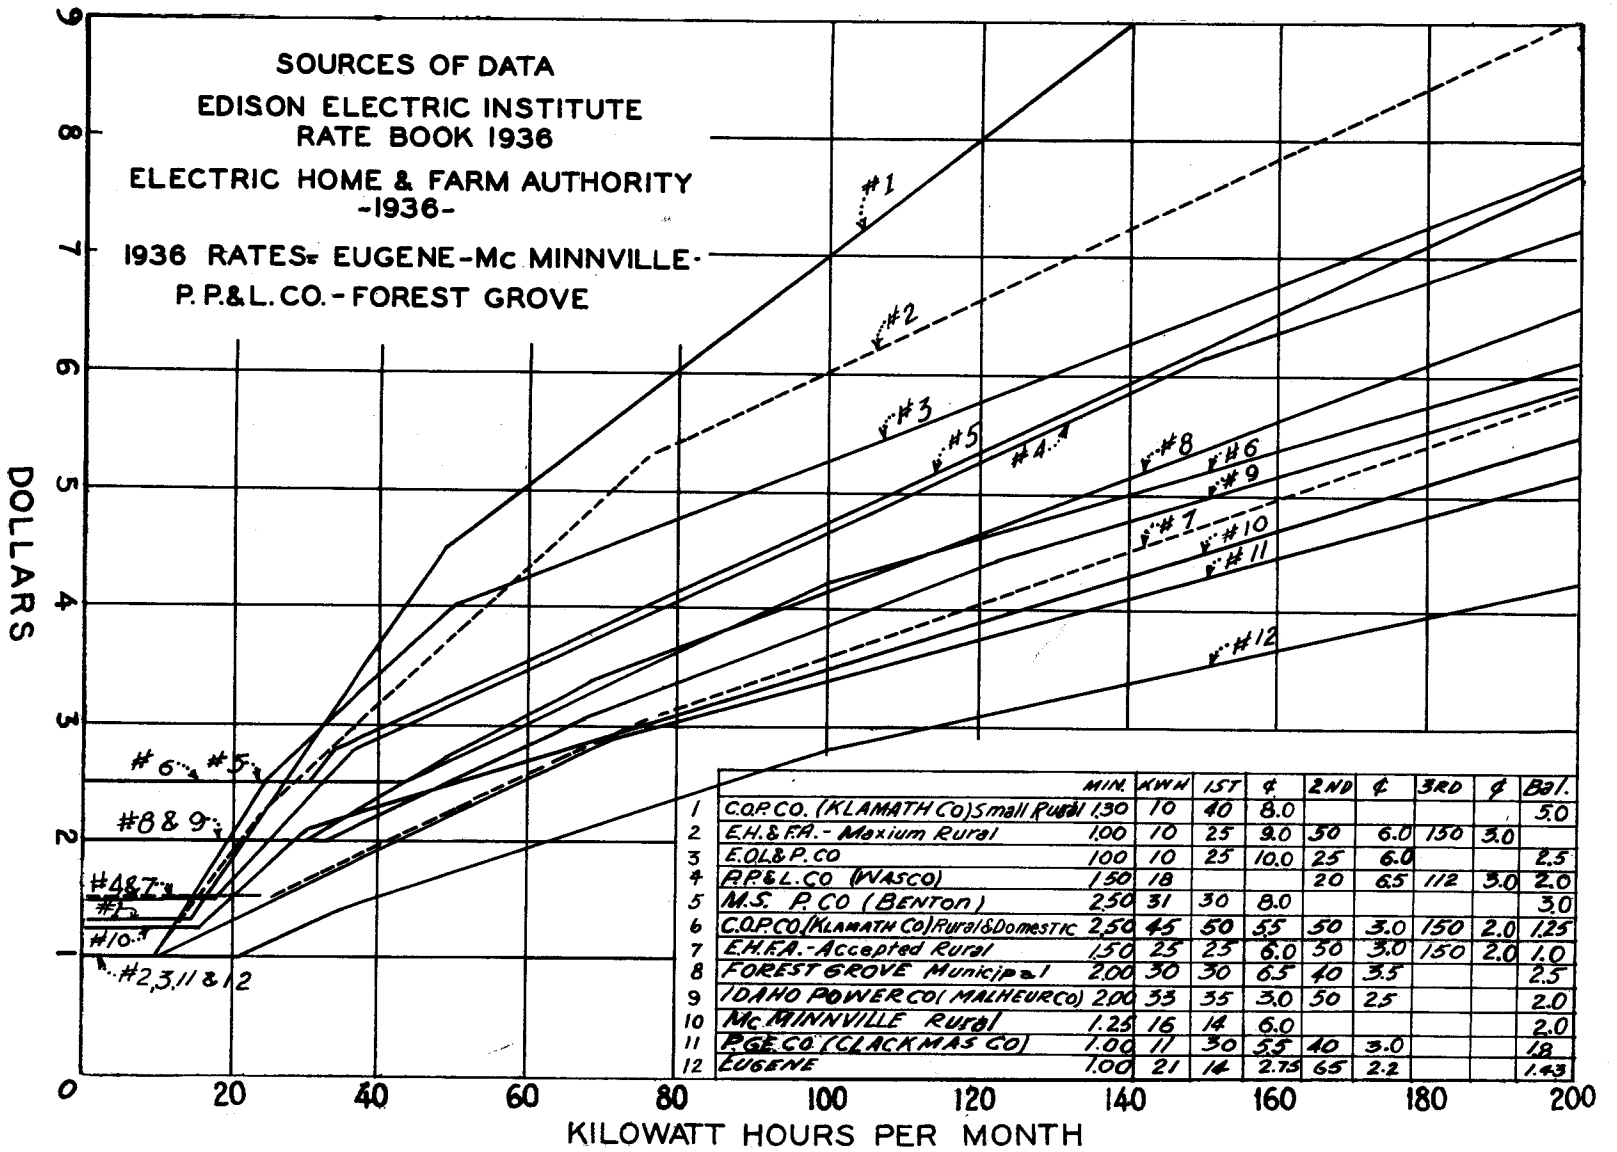

OREGON
TYPICAL RURAL ELECTRIC RATES 1935.
STATE PLANNING BOARD.
W.P.A. PROJECT O.P. 65-94-675.
JULY 1936.

FIG. 12.

H 139

1811