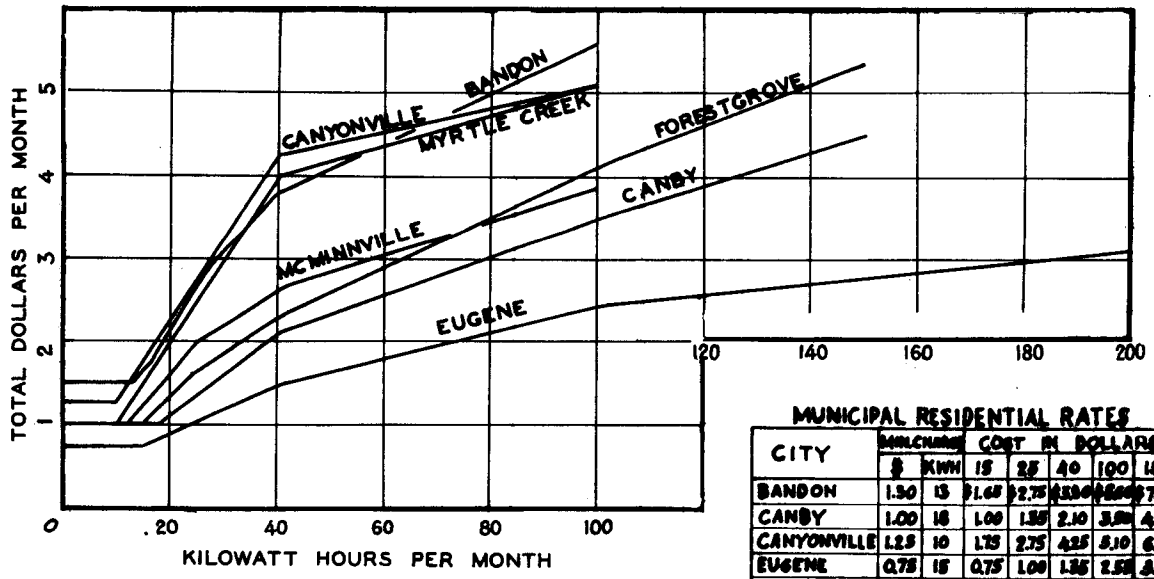

TYPICAL URBAN RESIDENTIAL RATES IN OREGON.  
 - 1935 -

FIG. 7.  
 H 138

TYPICAL RESIDENTIAL RATES FOR MUNICIPAL  
 SYSTEMS IN OREGON 1935.

SOURCES OF DATA .  
 BUREAU OF MUNICIPAL RESEARCH & SERVICE .  
 UNIVERSITY OF OREGON INFORMATION BULLETIN NO 10. JULY 1935.  
 (CITY OF EUGENE - 1936 REVISED RATES)