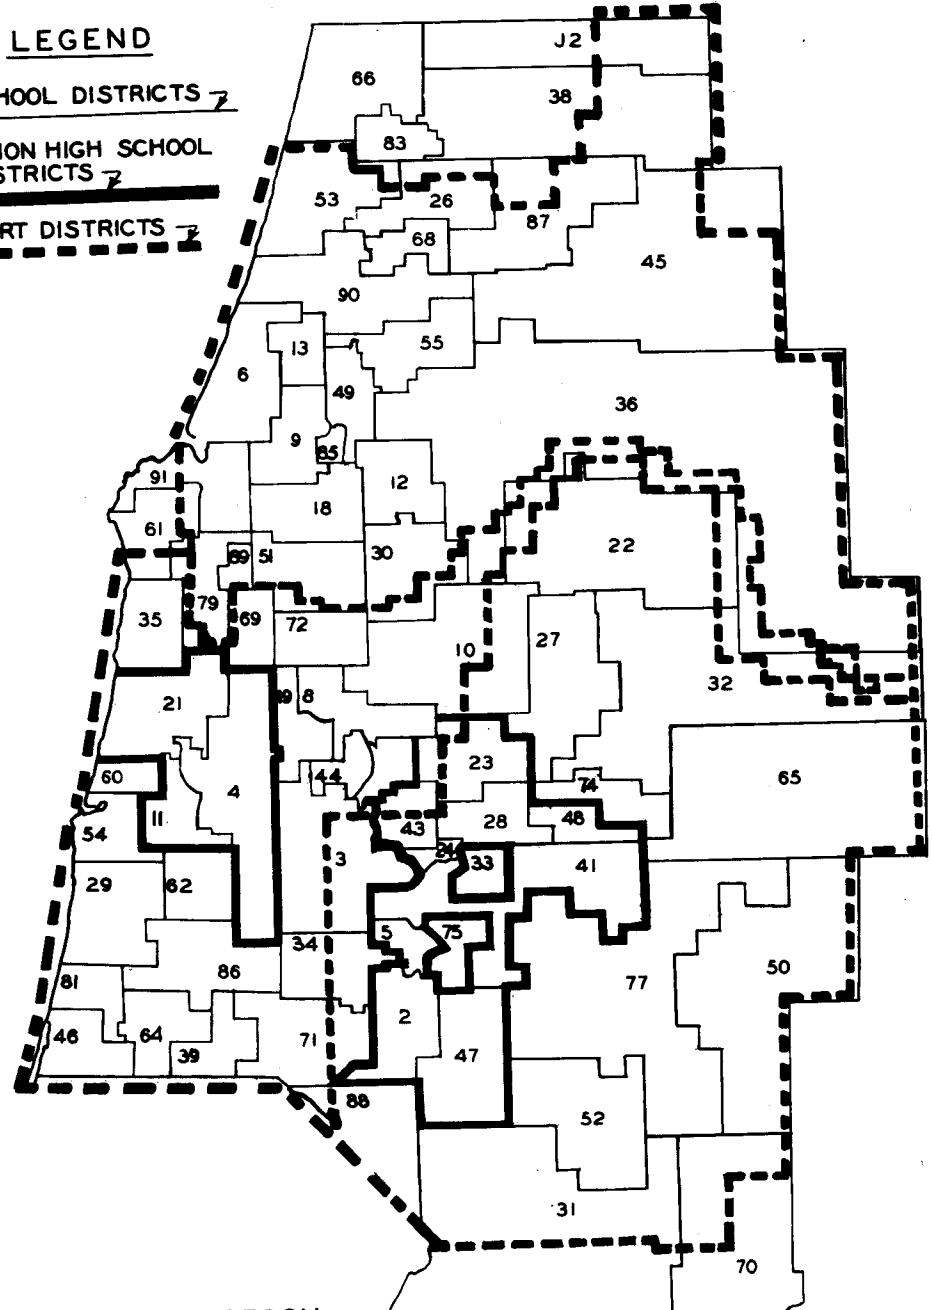

LEGEND

SCHOOL DISTRICTS 

UNION HIGH SCHOOL DISTRICTS 

PORT DISTRICTS 

**OREGON
 PRINCIPAL TAX LEVYING
 DISTRICTS OF COOS COUNTY
 STATE PLANNING BOARD**

ORMOND R. BEAN - CHAIRMAN V.B. STANBERY - CONSULTANT
 W.P.A. PROJECT O.P. 65-94-675
 AUGUST 1936

**SOURCE OF DATA
 COOS COUNTY PLANNING COMMISSION**