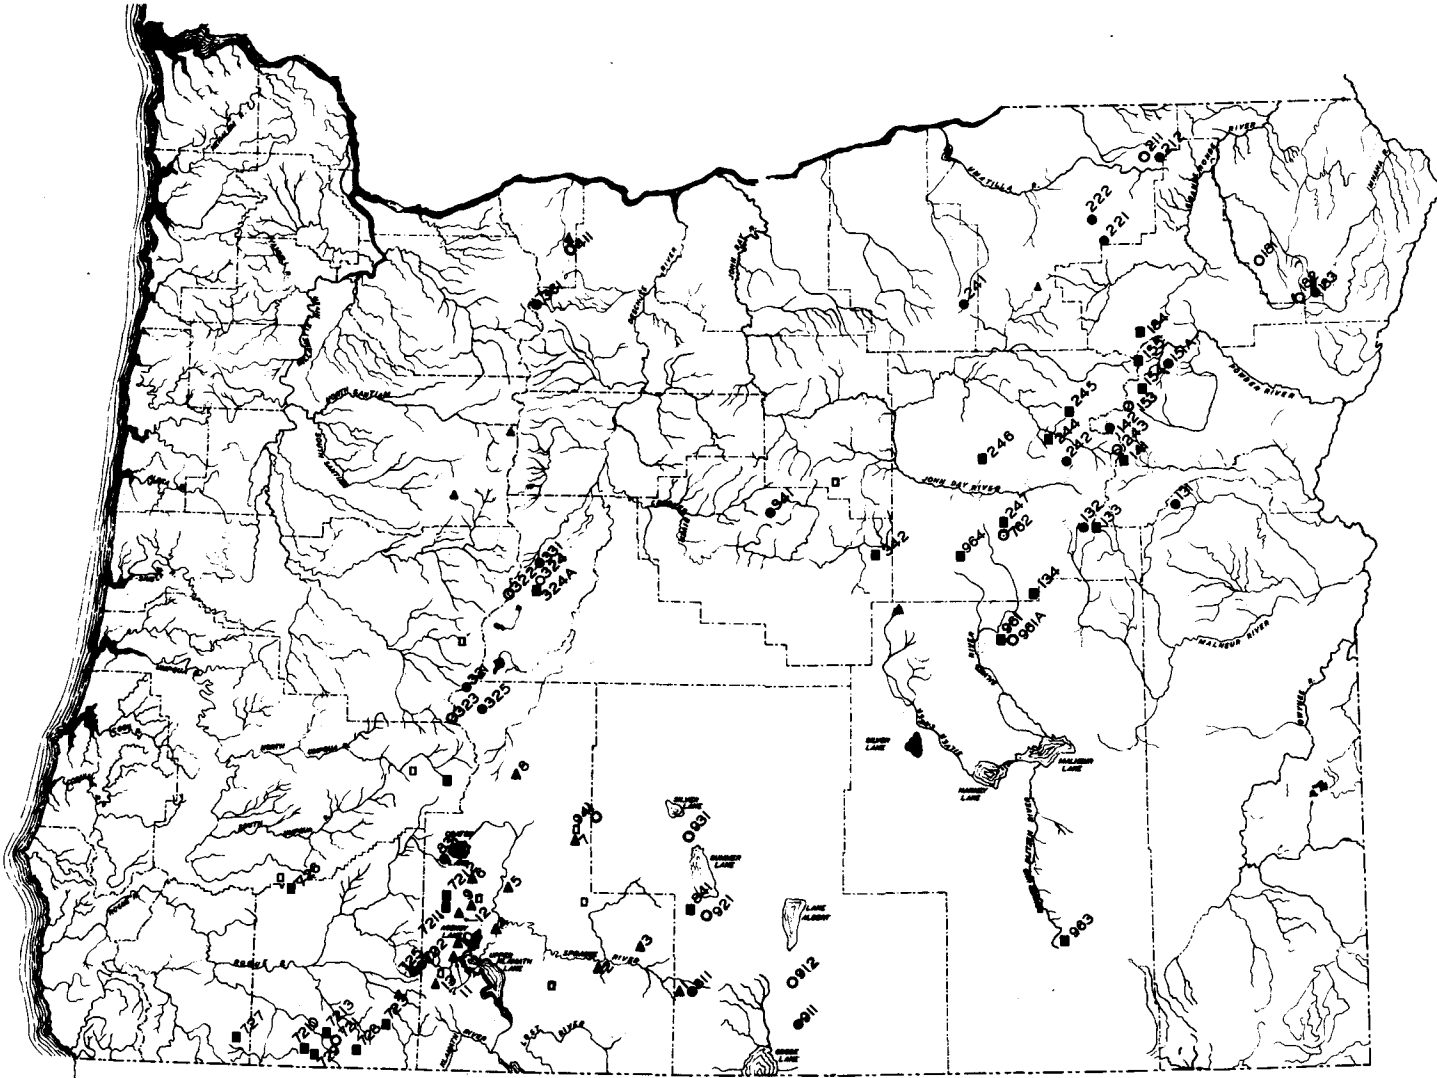

B128
B 128

PACIFIC OCEAN

SOURCES OF DATA
BUREAU AGRI. ENGINEERING, MEDFORD, OREGON
STATE ENGINEER SALEM, OREGON
CAL. OREGON POWER CO. MEDFORD, OREGON

LEGEND
● STATE ENGINEERS STATIONS IN OPERATION
○ STATE ENGINEERS STATIONS DISCONTINUED
■ B. A. E. STATIONS ESTABLISHED
□ B. A. E. STATIONS TO BE ESTABLISHED 1936-37
▲ C. O. P. CO. STATIONS IN OPERATION
△ TENTATIVE STATIONS SUBSEQUENT TO 1937
NOTE: KEY NUMBERS ON STATIONS ARE NUMBERS REFERRED TO IN TEXT.

OREGON

SNOW SURVEY STATIONS
STATE PLANNING BOARD

ORMOND R. BEAN - CHAIRMAN
W. F. A. PROJECT O. P. 45-94-675
AUGUST 1936

V. B. STANBERRY - CONSULTANT

B 128

1214