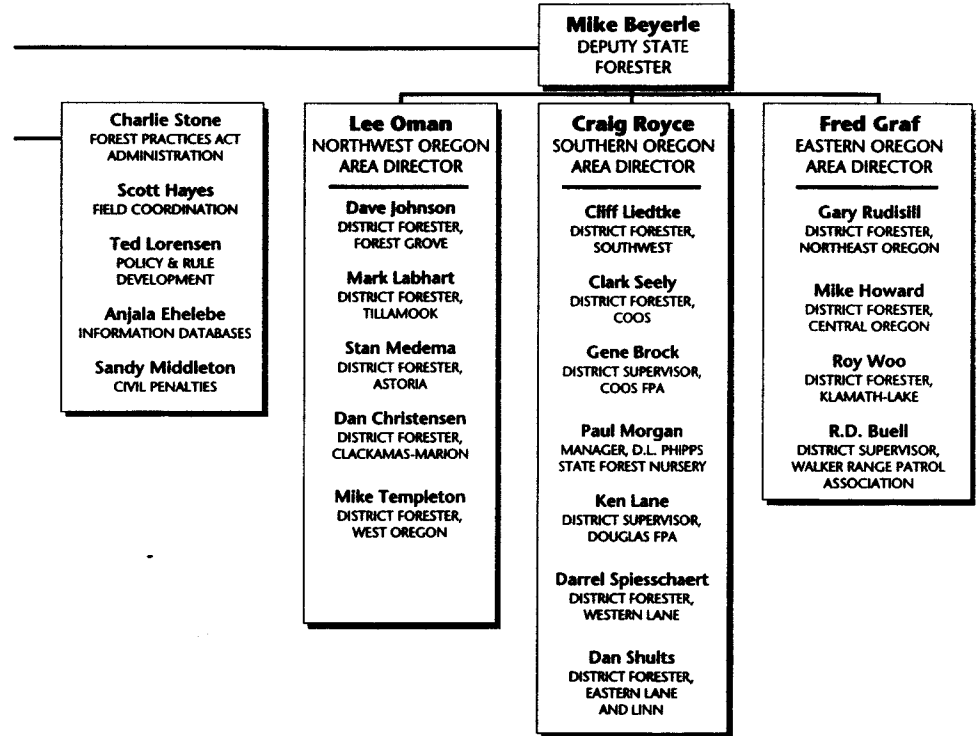

ORGANIZATIONAL STRUCTURE