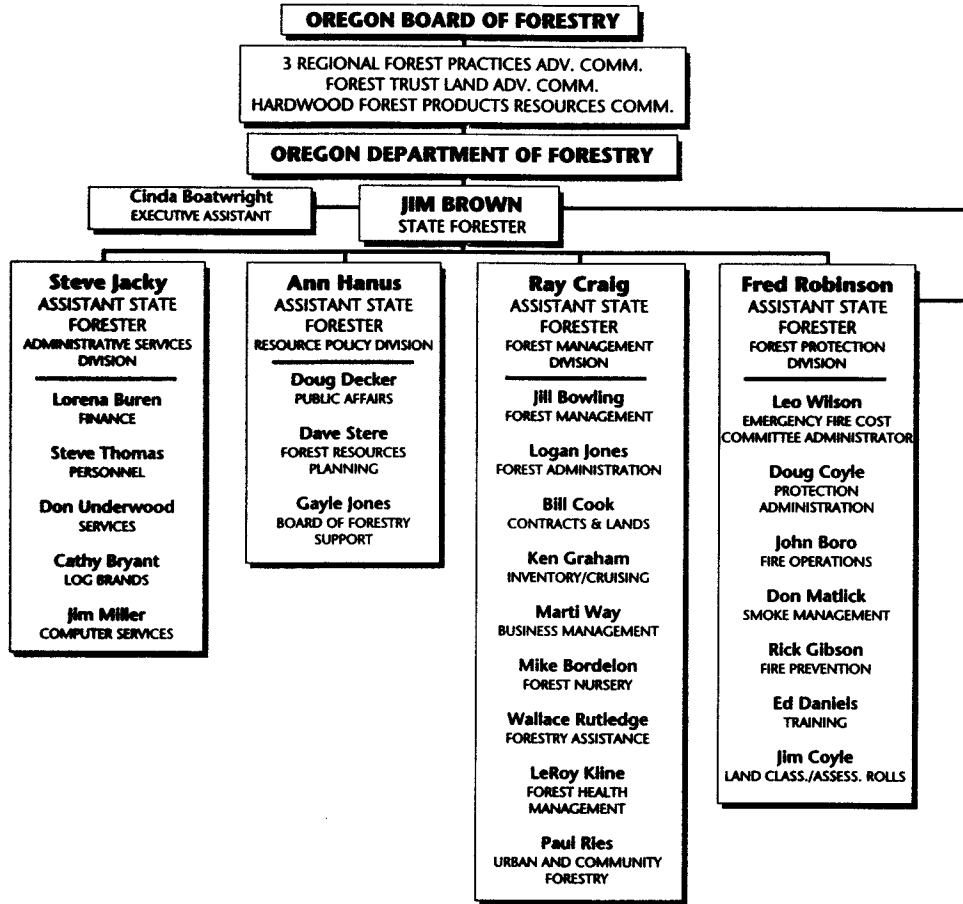

ORGANIZATIONAL STRUCTURE