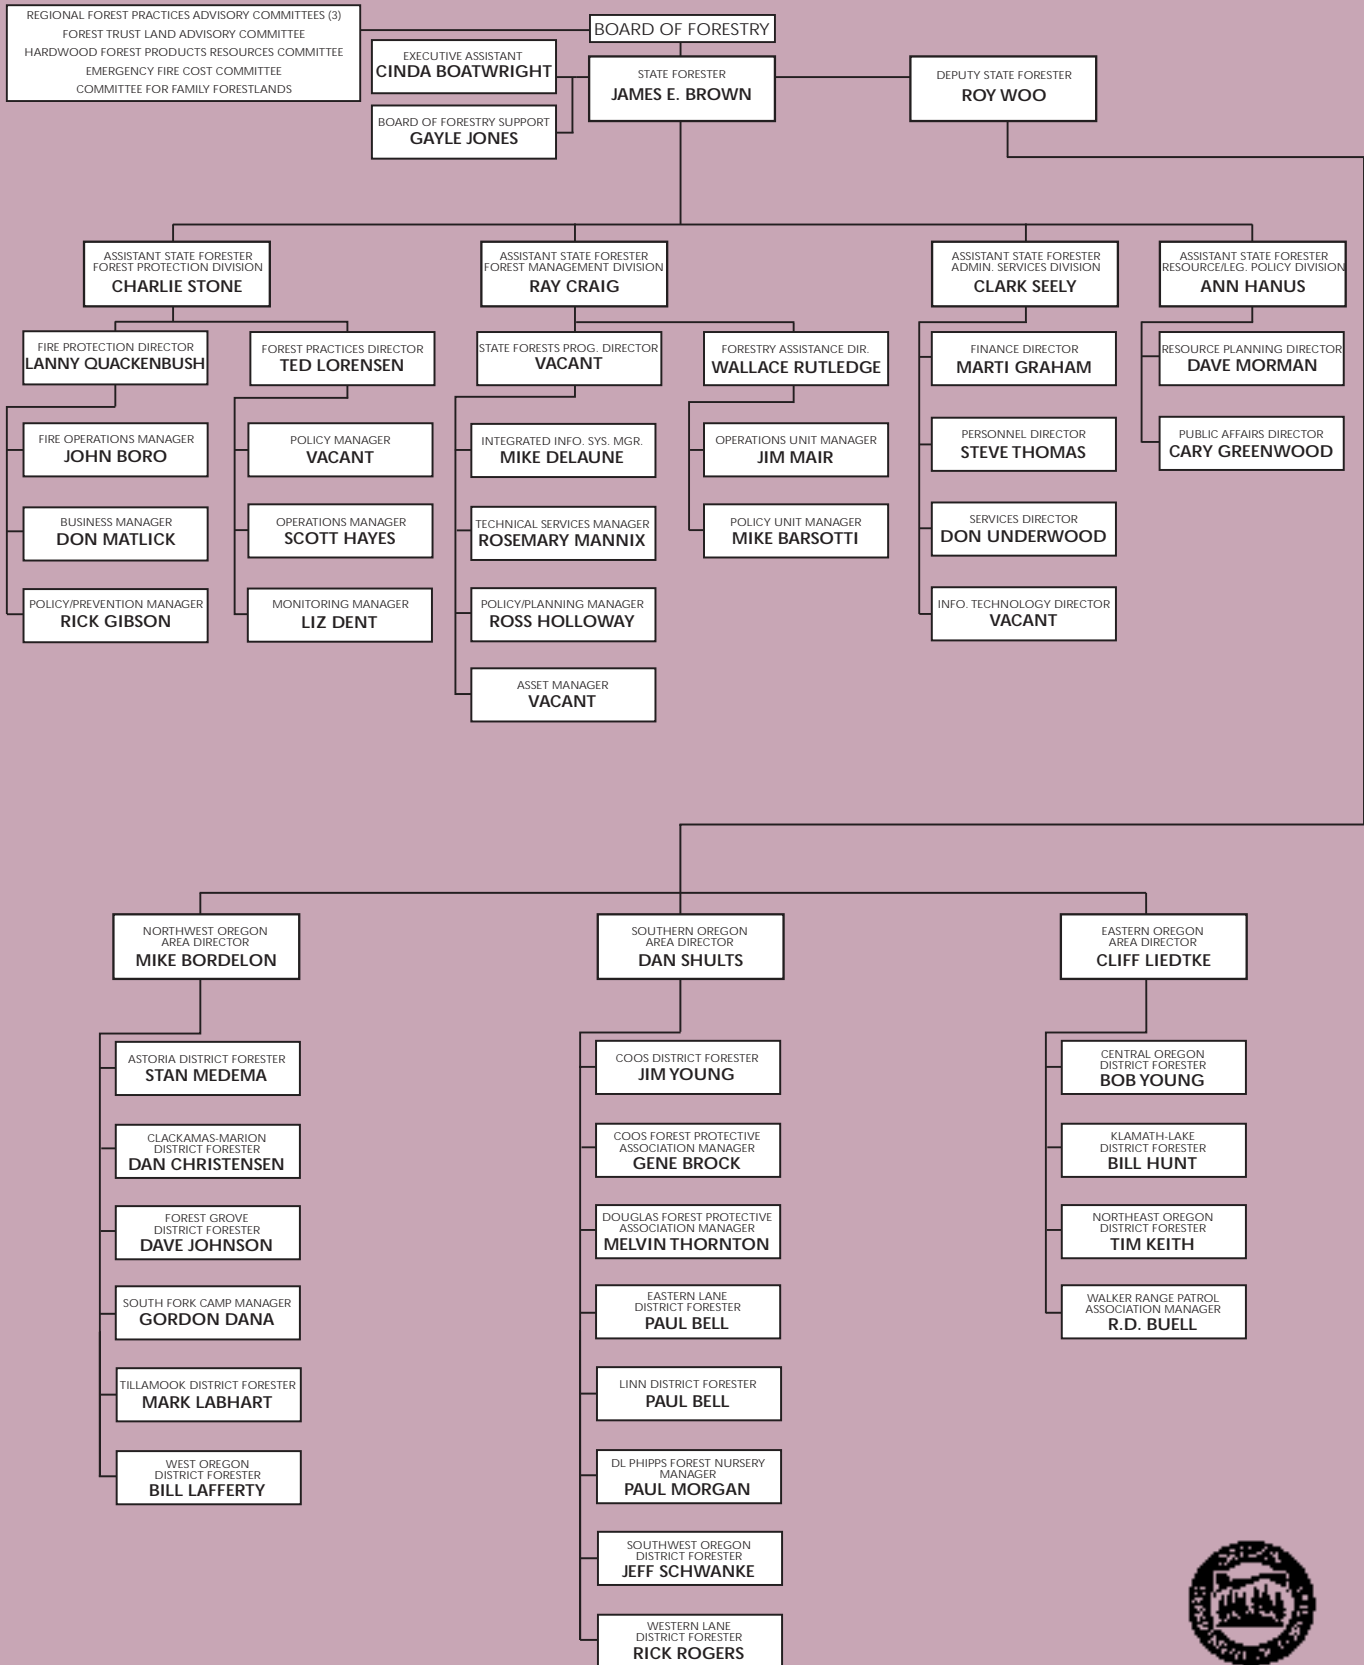

Oregon State Archives
800 Summer St. NE, Salem, OR 97310
<http://sos.oregon.gov/archives/>

Department of Forestry Organization Charts 1993-2001

Table of Contents

1993 Organization Chart

1997 Organization Chart

1999 Organization Chart

2000 Organization Chart

2001 Organization Chart

ORGANIZATIONAL STRUCTURE

OREGON DEPARTMENT OF FORESTRY

OREGON DEPARTMENT OF FORESTRY

2600 State Street
 Salem, OR 97310
 503-945-7200
 FAX 503-945-7212
 www.odf.state.or.us

Rev. 6/99

OREGON DEPARTMENT OF FORESTRY

OREGON DEPARTMENT of FORESTRY ORGANIZATION CHART