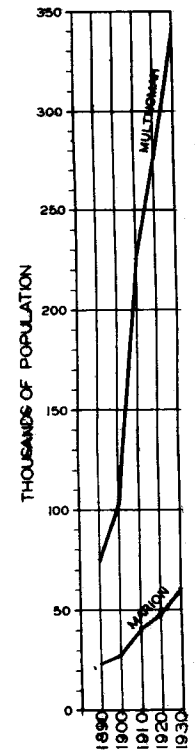

MULTNOMAH COUNTY
1/5 OF SCALE
MARION COUNTY
FOR COMPARISON

WILLAMETTE VALLEY PROJECT
POPULATION TRENDS
OREGON STATE PLANNING BOARD
W.P.A. PROJECT O.P. 265-6905
OCTOBER 1936

H 216 FIG. II

H 216

2711